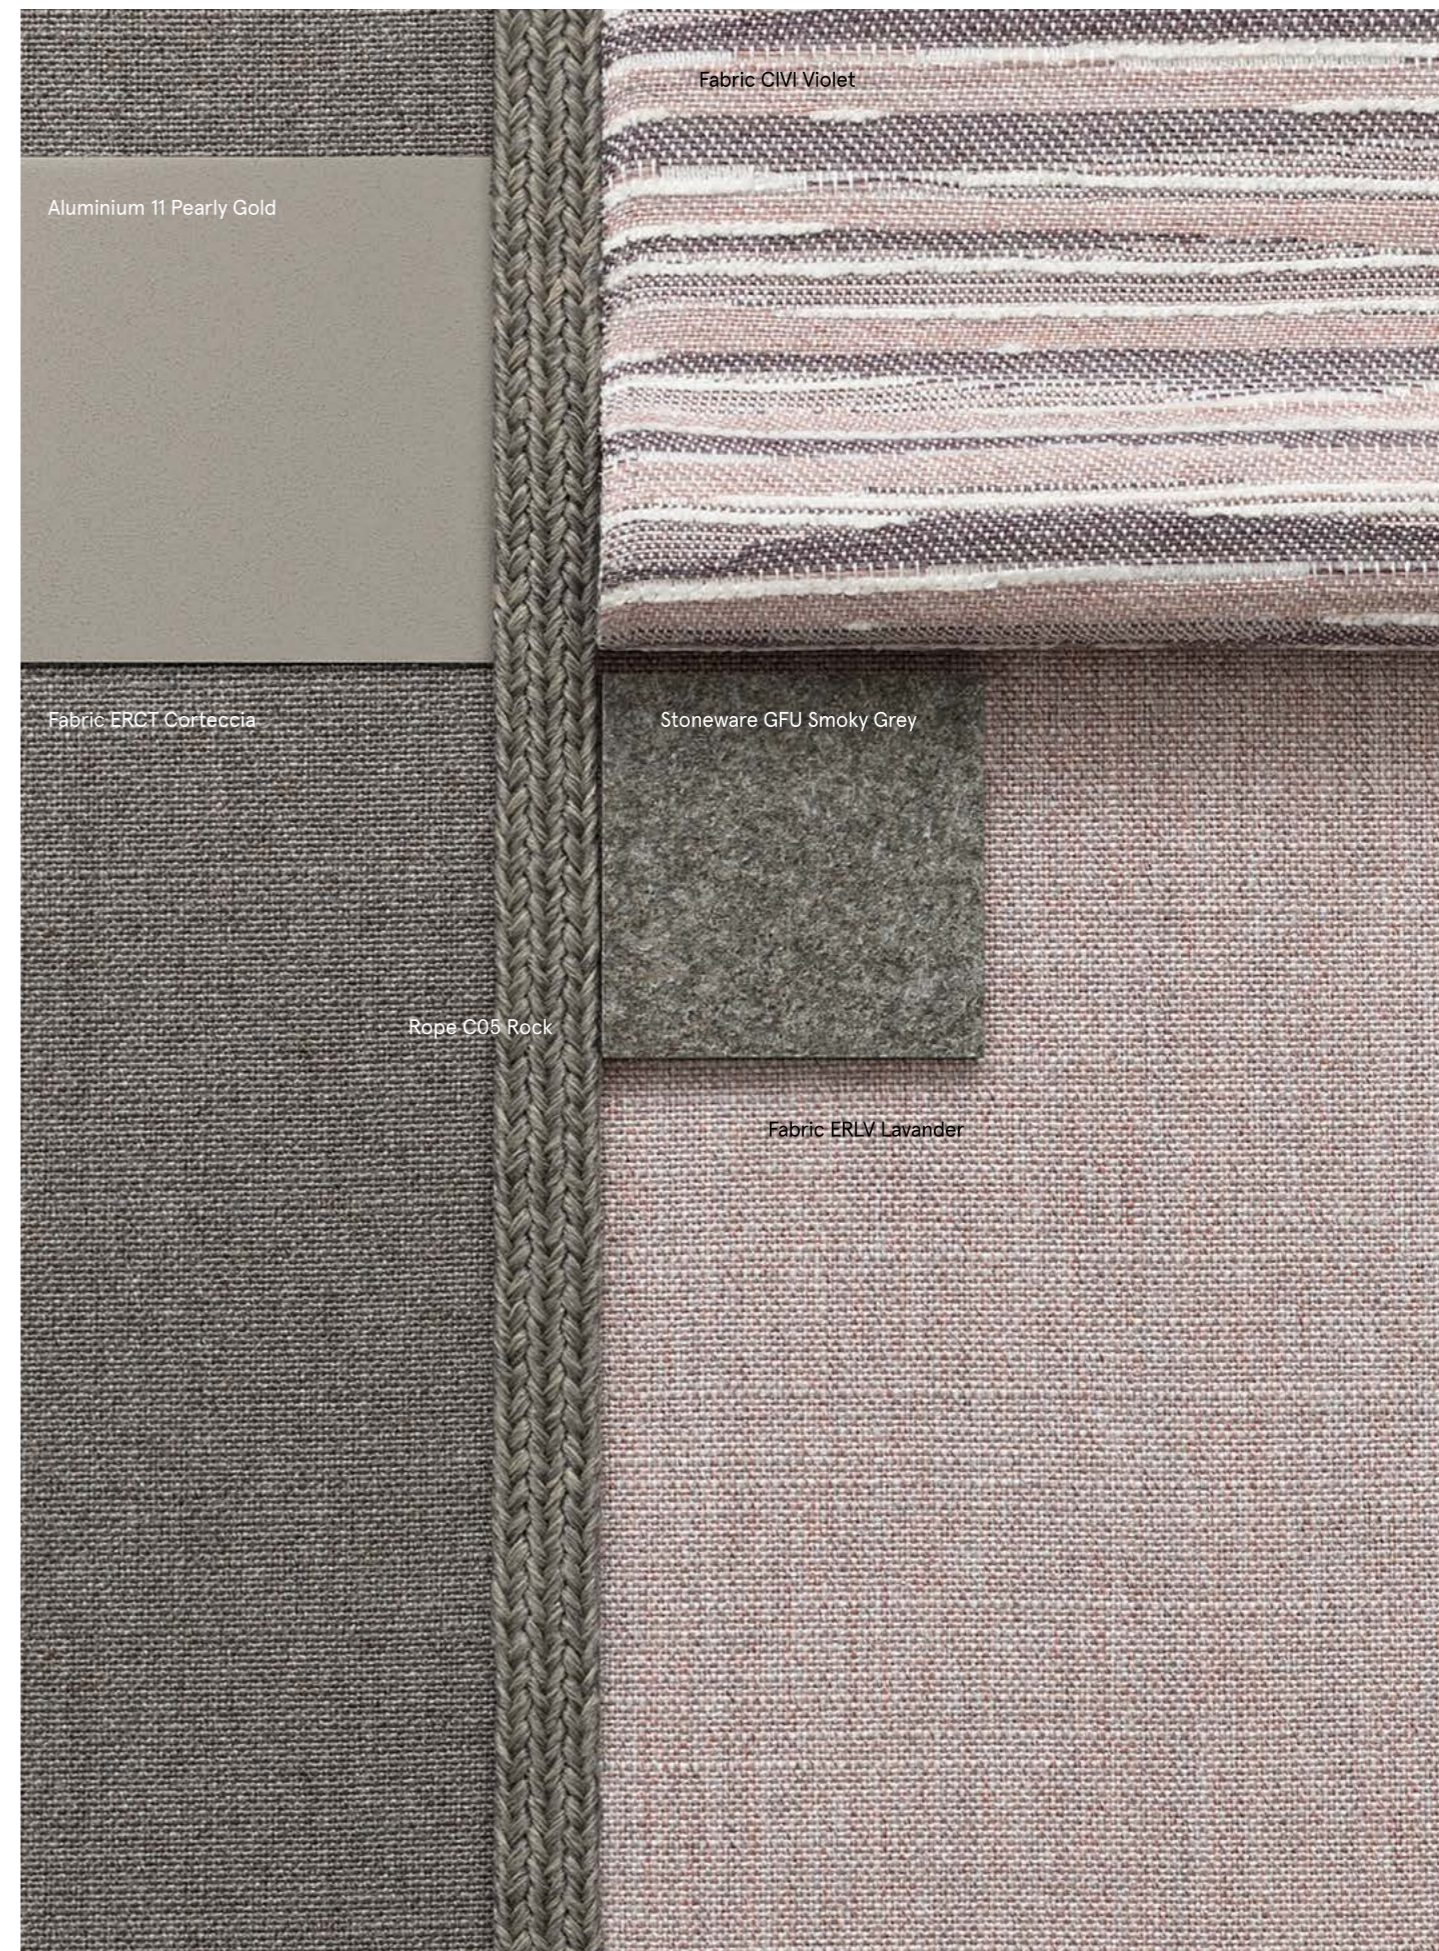

Moodboards, frames and fabrics

Felt FRA Copper

Fabric KEPI Pink

Aluminium 24 Terracotta

Rope C01 Arizona

Fabric PTBU Blush

Fabric ERSE Starfish

Fabric PNME Menta